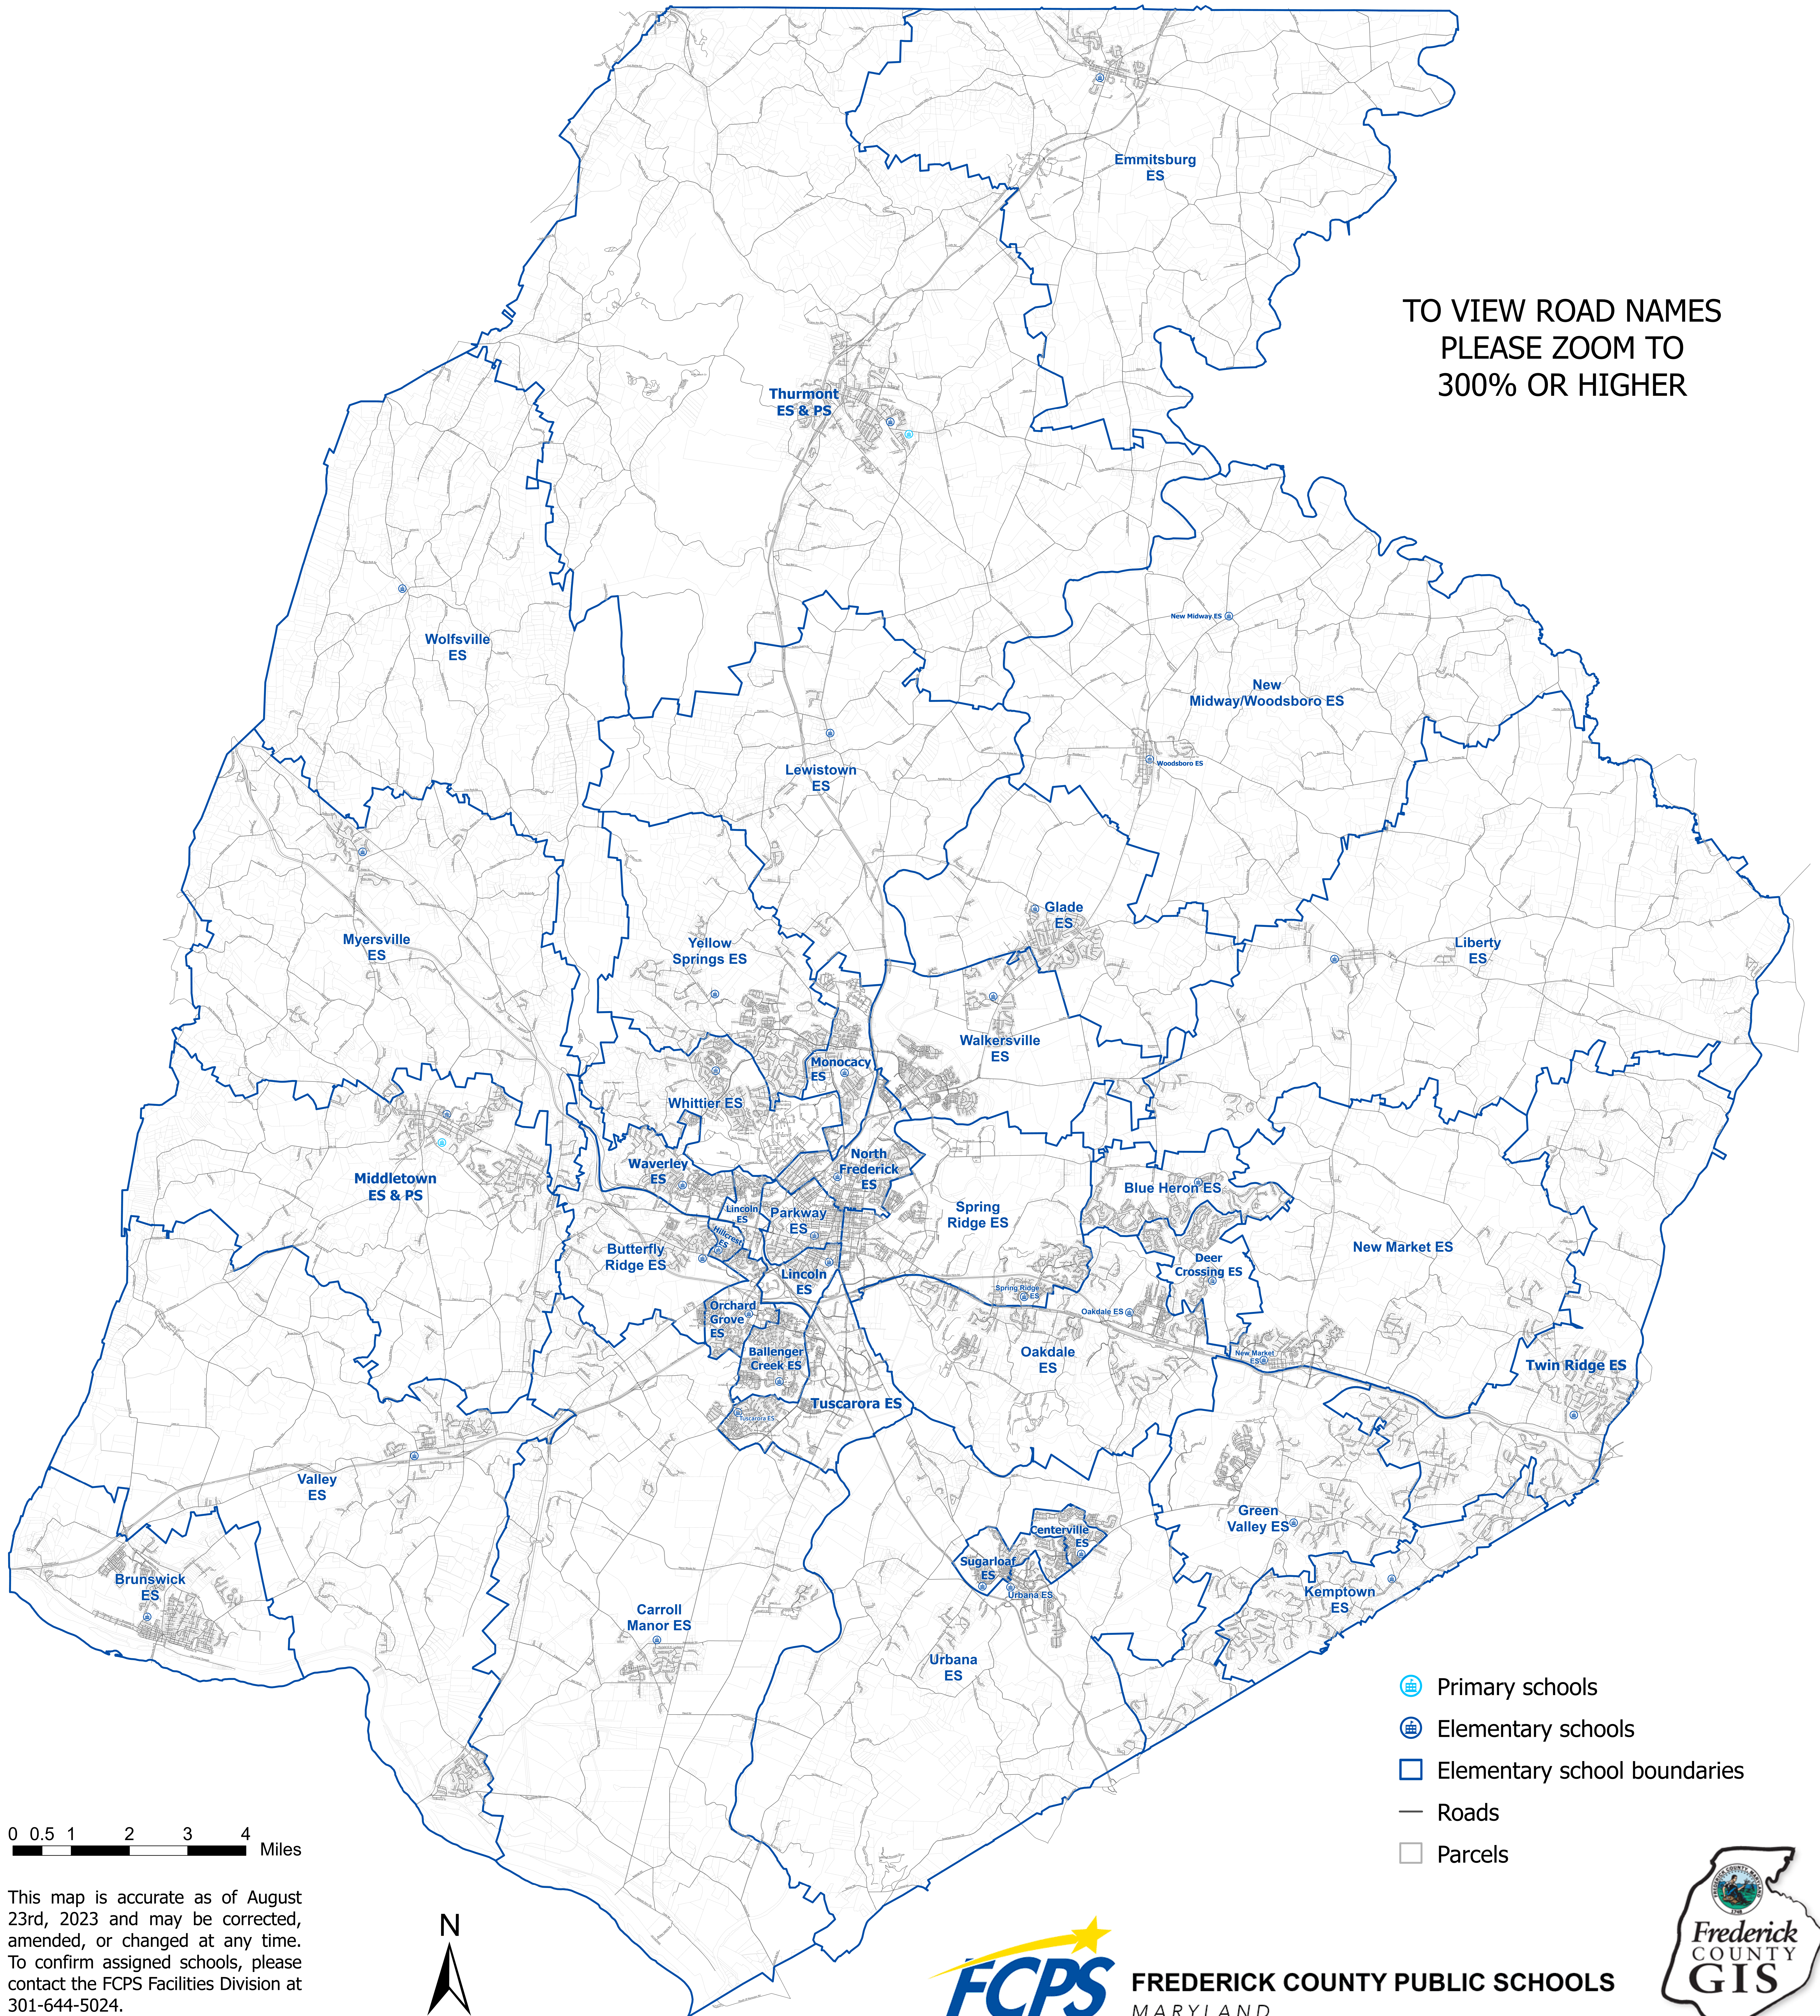

2023-2024 Frederick County Elementary and Primary School Boundaries

TO VIEW ROAD NAMES
PLEASE ZOOM TO
300% OR HIGHER

0 0.5 1 2 3 4 Miles

This map is accurate as of August 23rd, 2023 and may be corrected, amended, or changed at any time. To confirm assigned schools, please contact the FCPS Facilities Division at 301-644-5024.