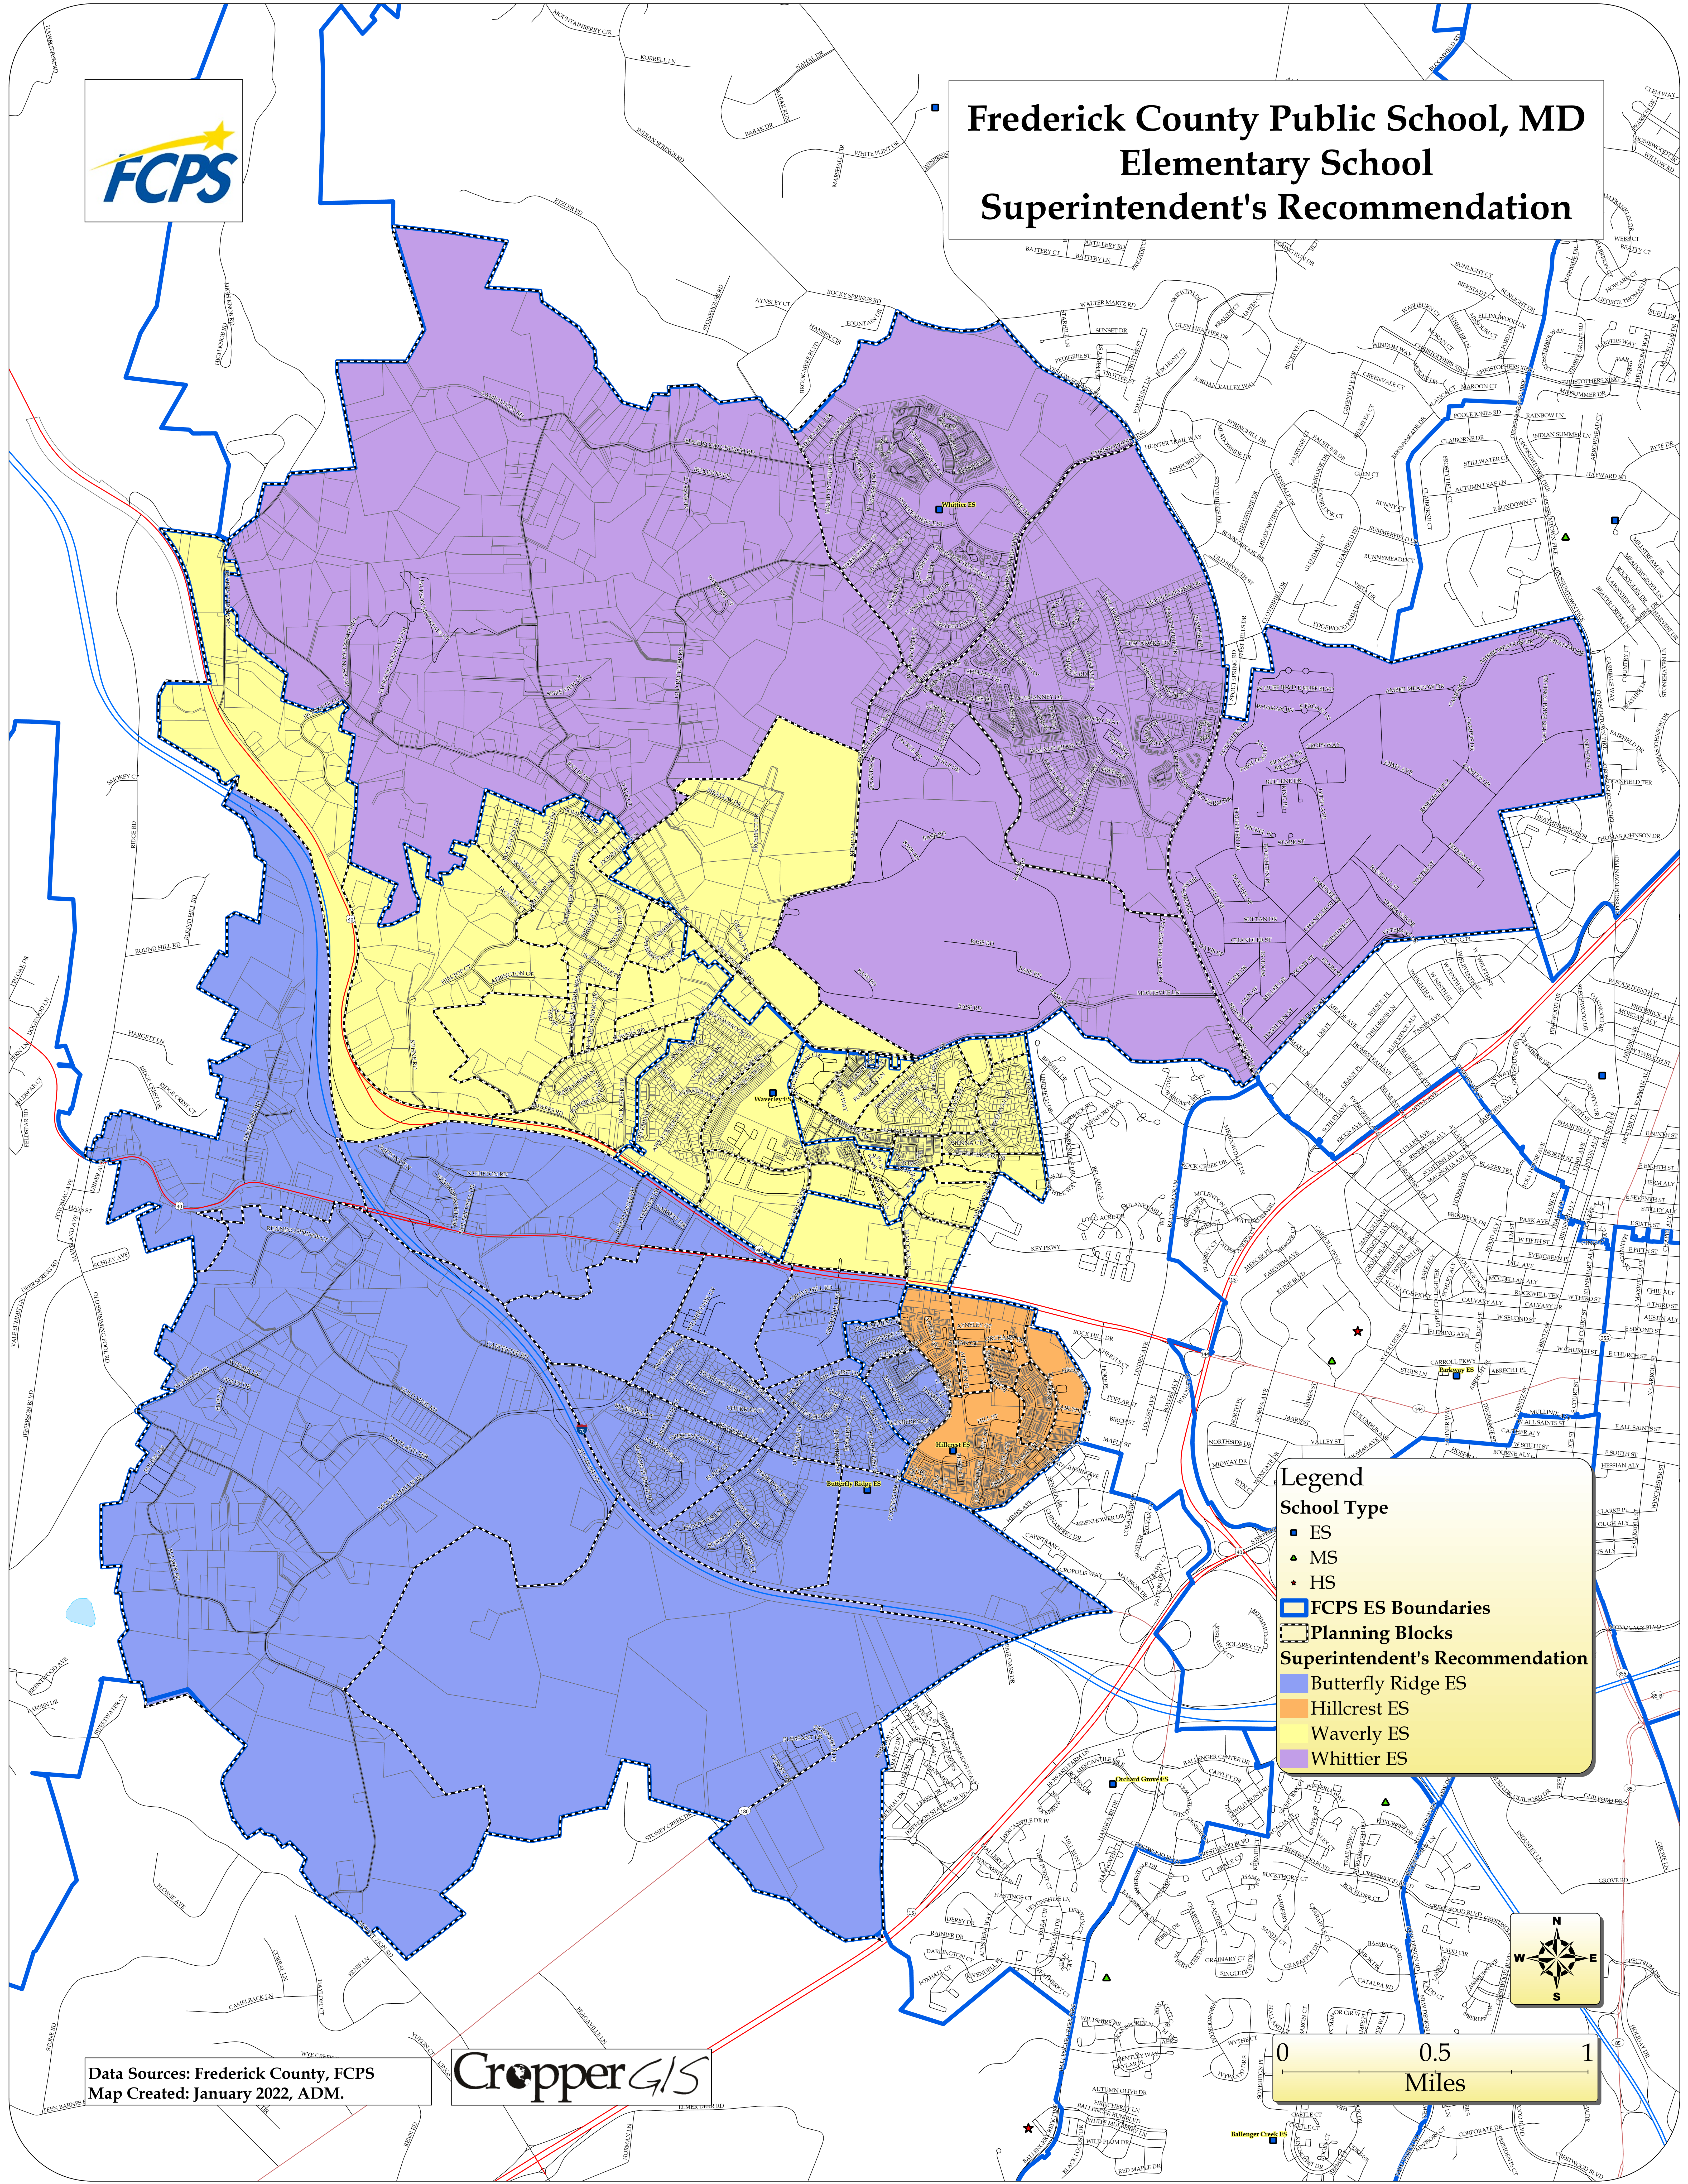

Frederick County Public School, MD Elementary School Superintendent's Recommendation

Legend

School Type

- ES
- ▲ MS
- ★ HS

FCPS ES Boundaries

- FCPS ES Boundaries
- Planning Blocks

Superintendent's Recommendation

- Butterfly Ridge ES
- Hillcrest ES
- Waverly ES
- Whittier ES

Data Sources: Frederick County, FCPS
Map Created: January 2022, ADM.