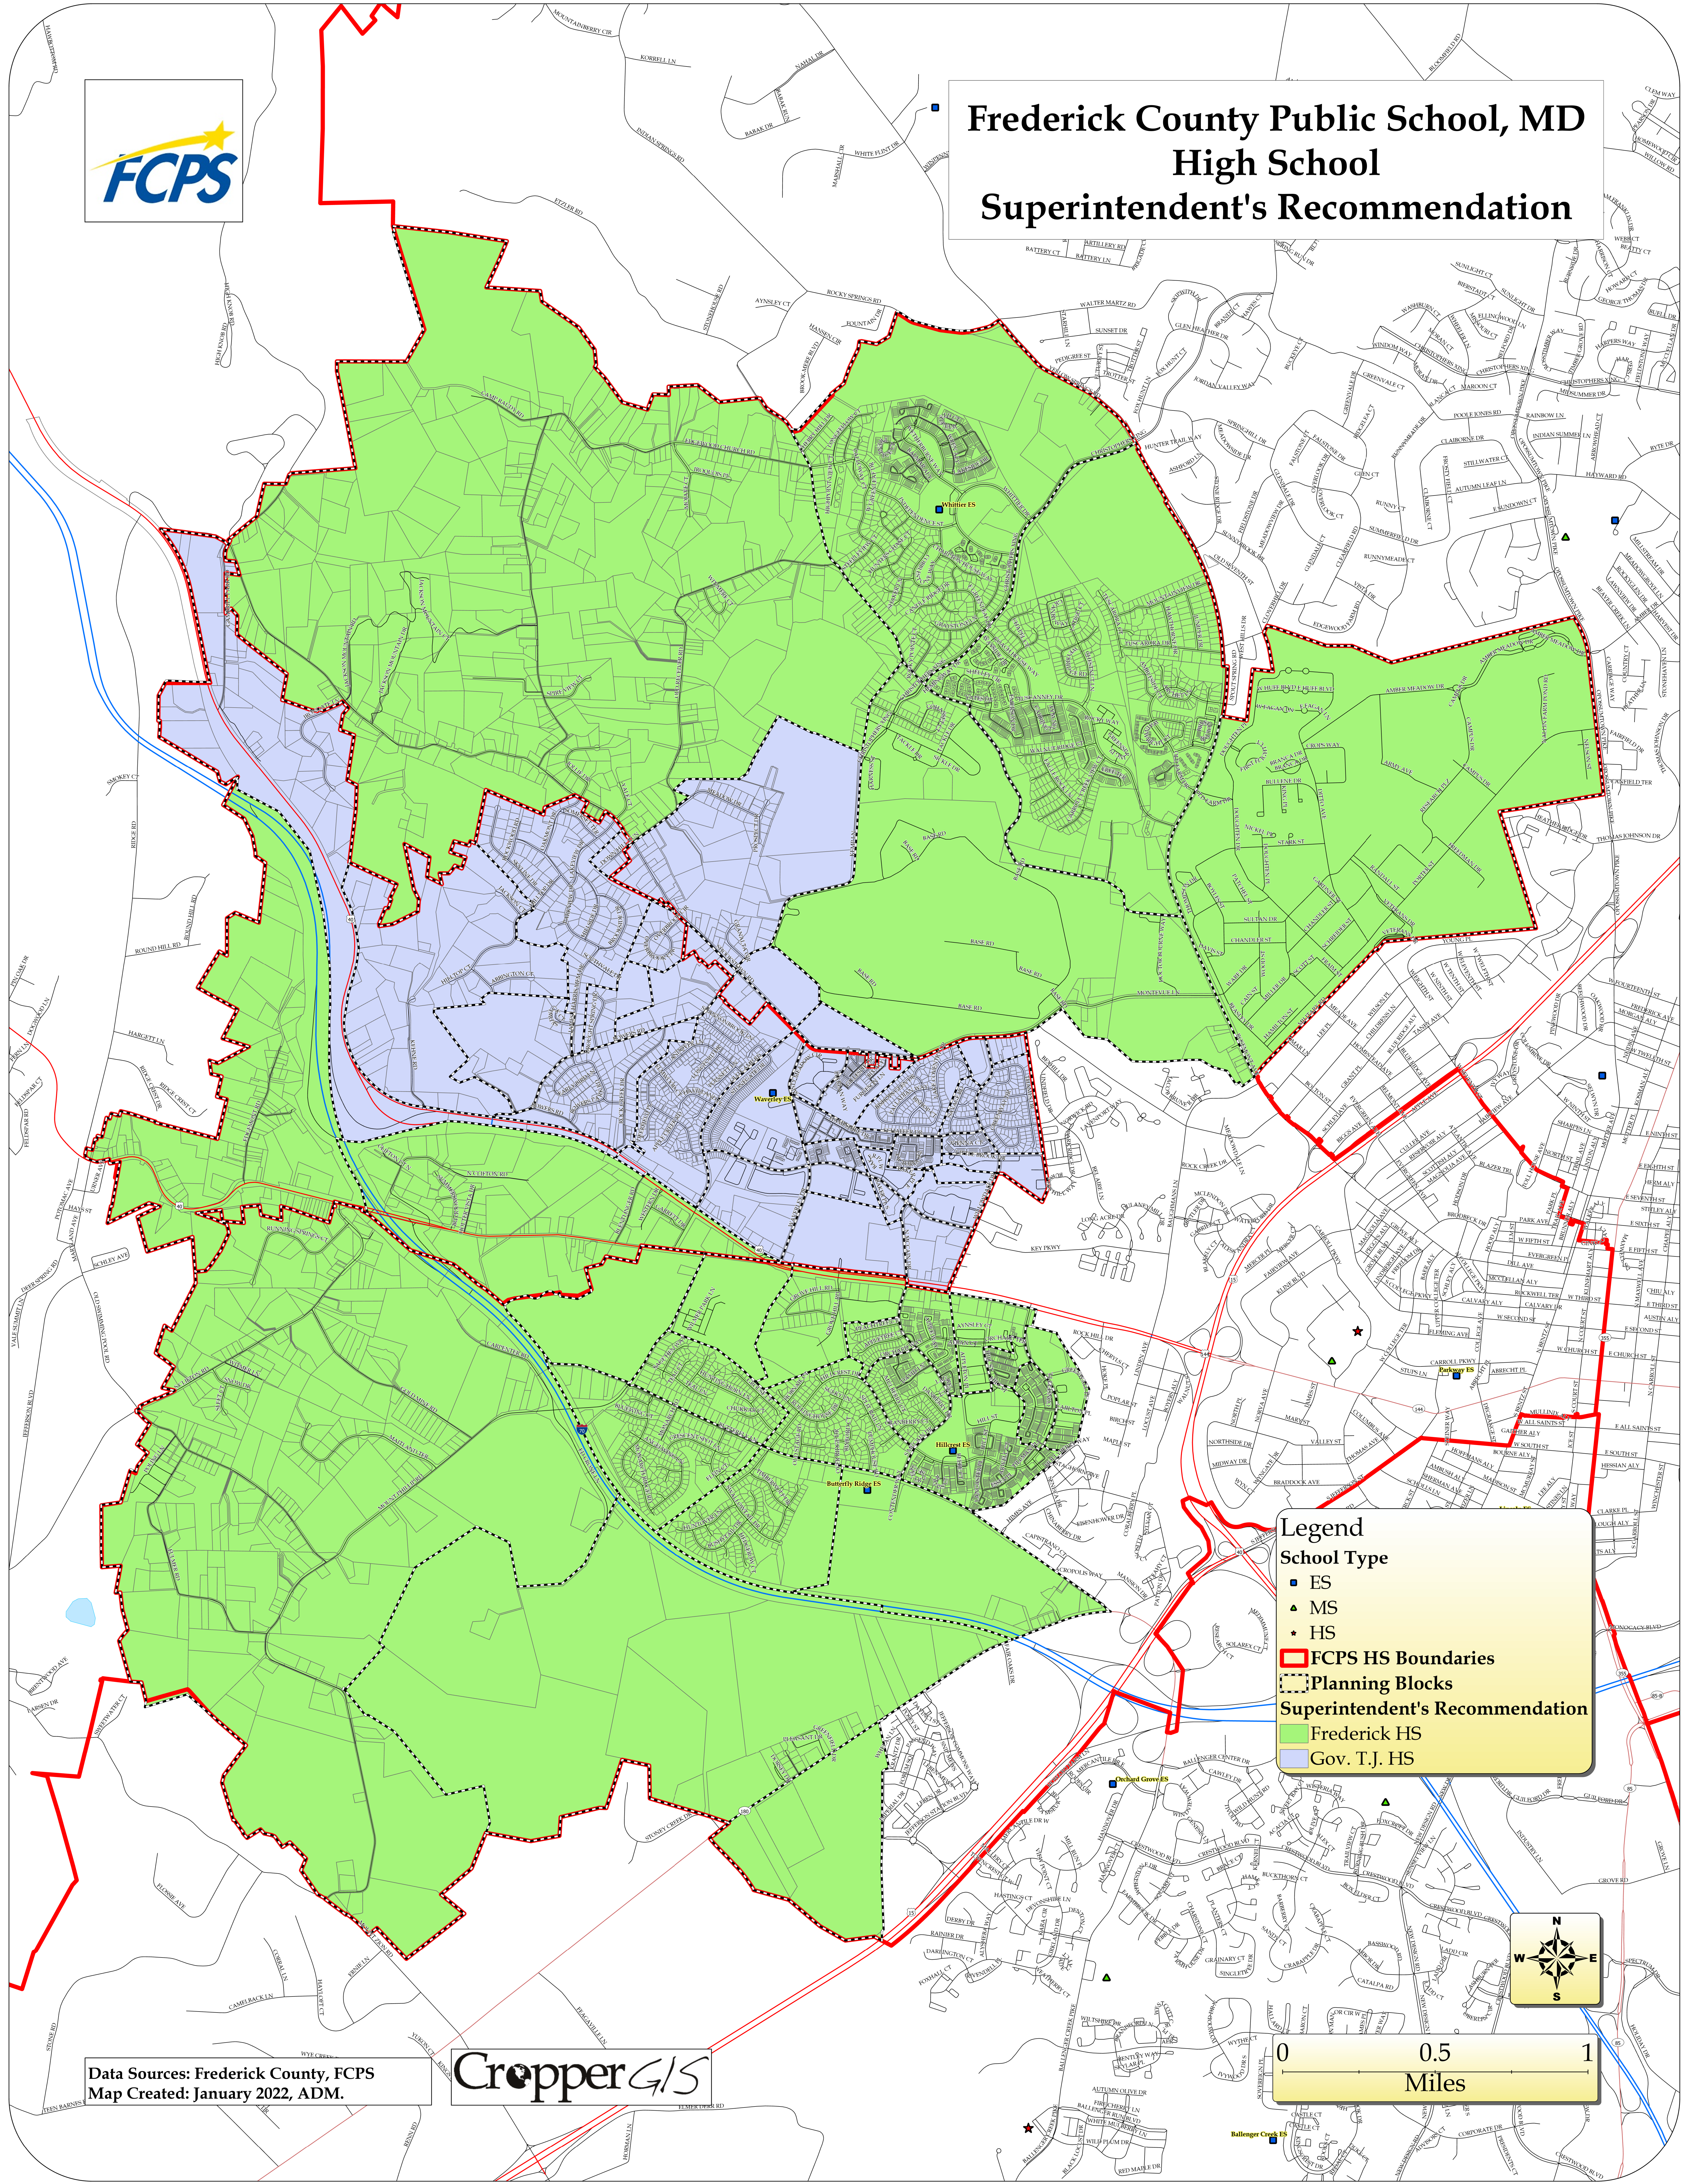

# Frederick County Public School, MD High School Superintendent's Recommendation

**Legend**

**School Type**

- ES
- ▲ MS
- ★ HS

**FCPS HS Boundaries**

- FCPS HS Boundaries

**Planning Blocks**

- - - Planning Blocks

**Superintendent's Recommendation**

- Frederick HS
- Gov. T.J. HS

Data Sources: Frederick County, FCPS  
Map Created: January 2022, ADM.