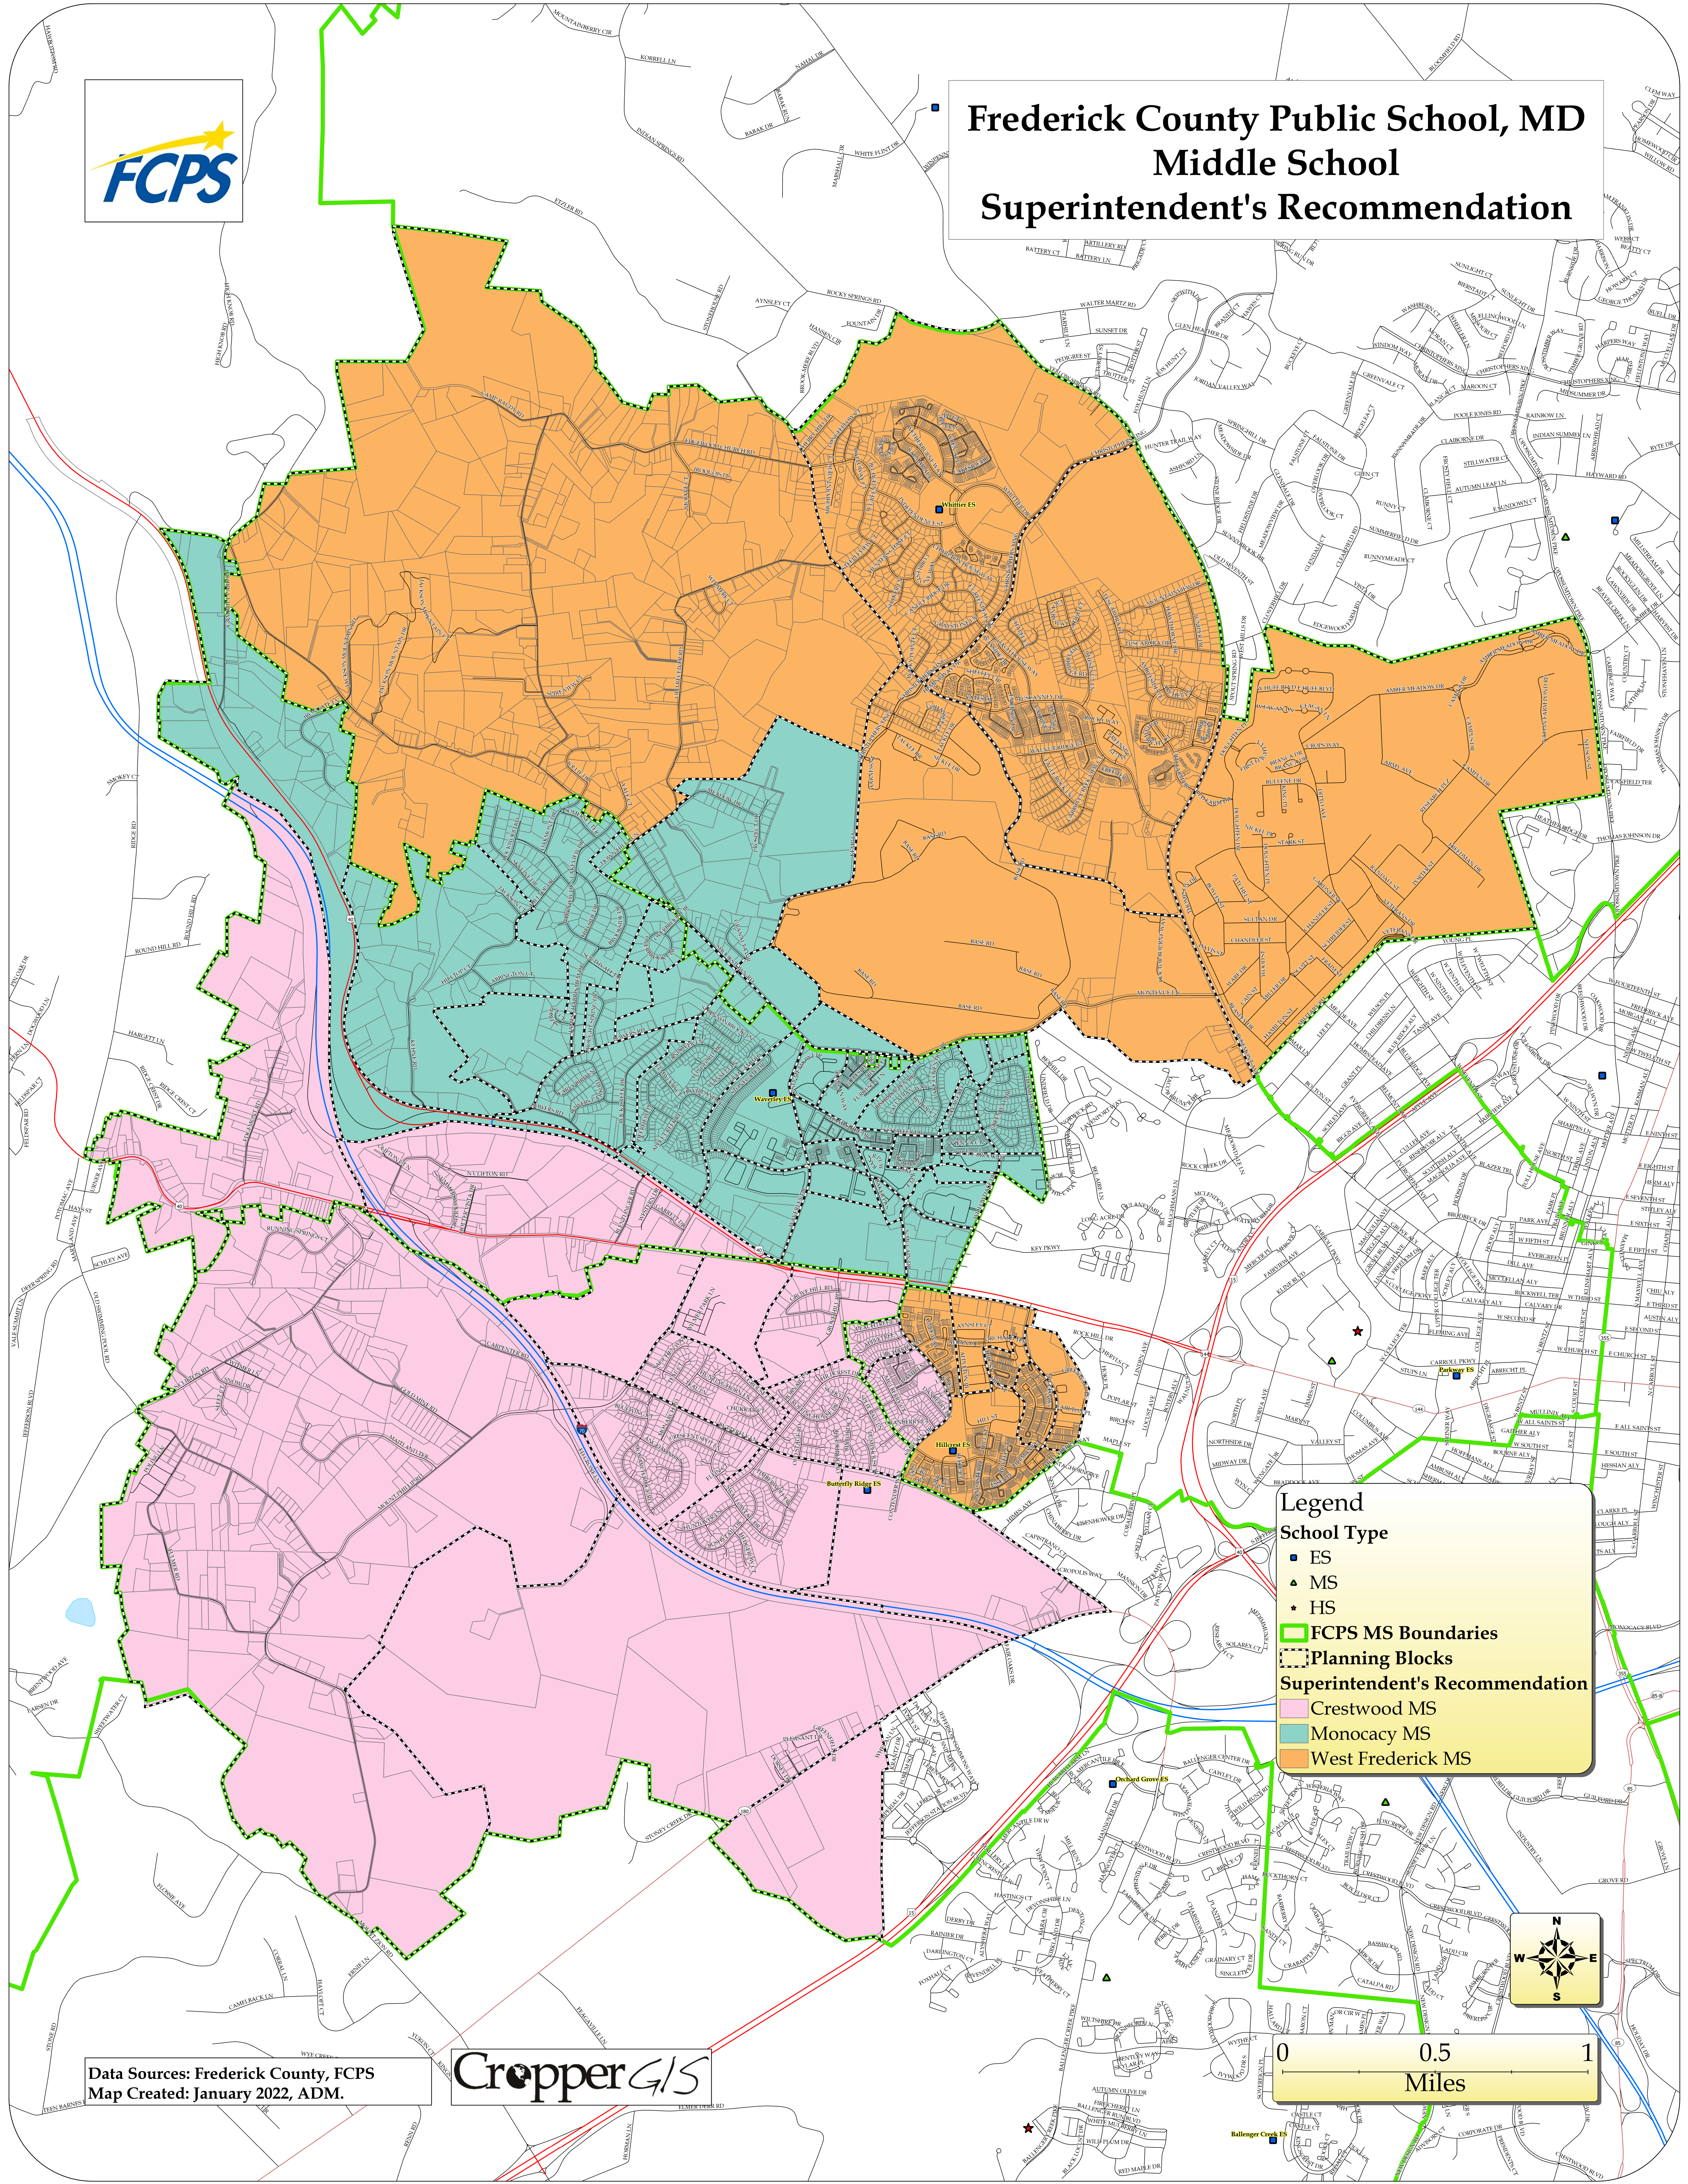

Frederick County Public School, MD Middle School Superintendent's Recommendation

Legend

School Type

- ES
- ▲ MS
- ★ HS

FCPS MS Boundaries

- FCPS MS Boundaries

Planning Blocks

- - - Planning Blocks

Superintendent's Recommendation

- Crestwood MS
- Monacacy MS
- West Frederick MS

Data Sources: Frederick County, FCPS
Map Created: January 2022, ADM.