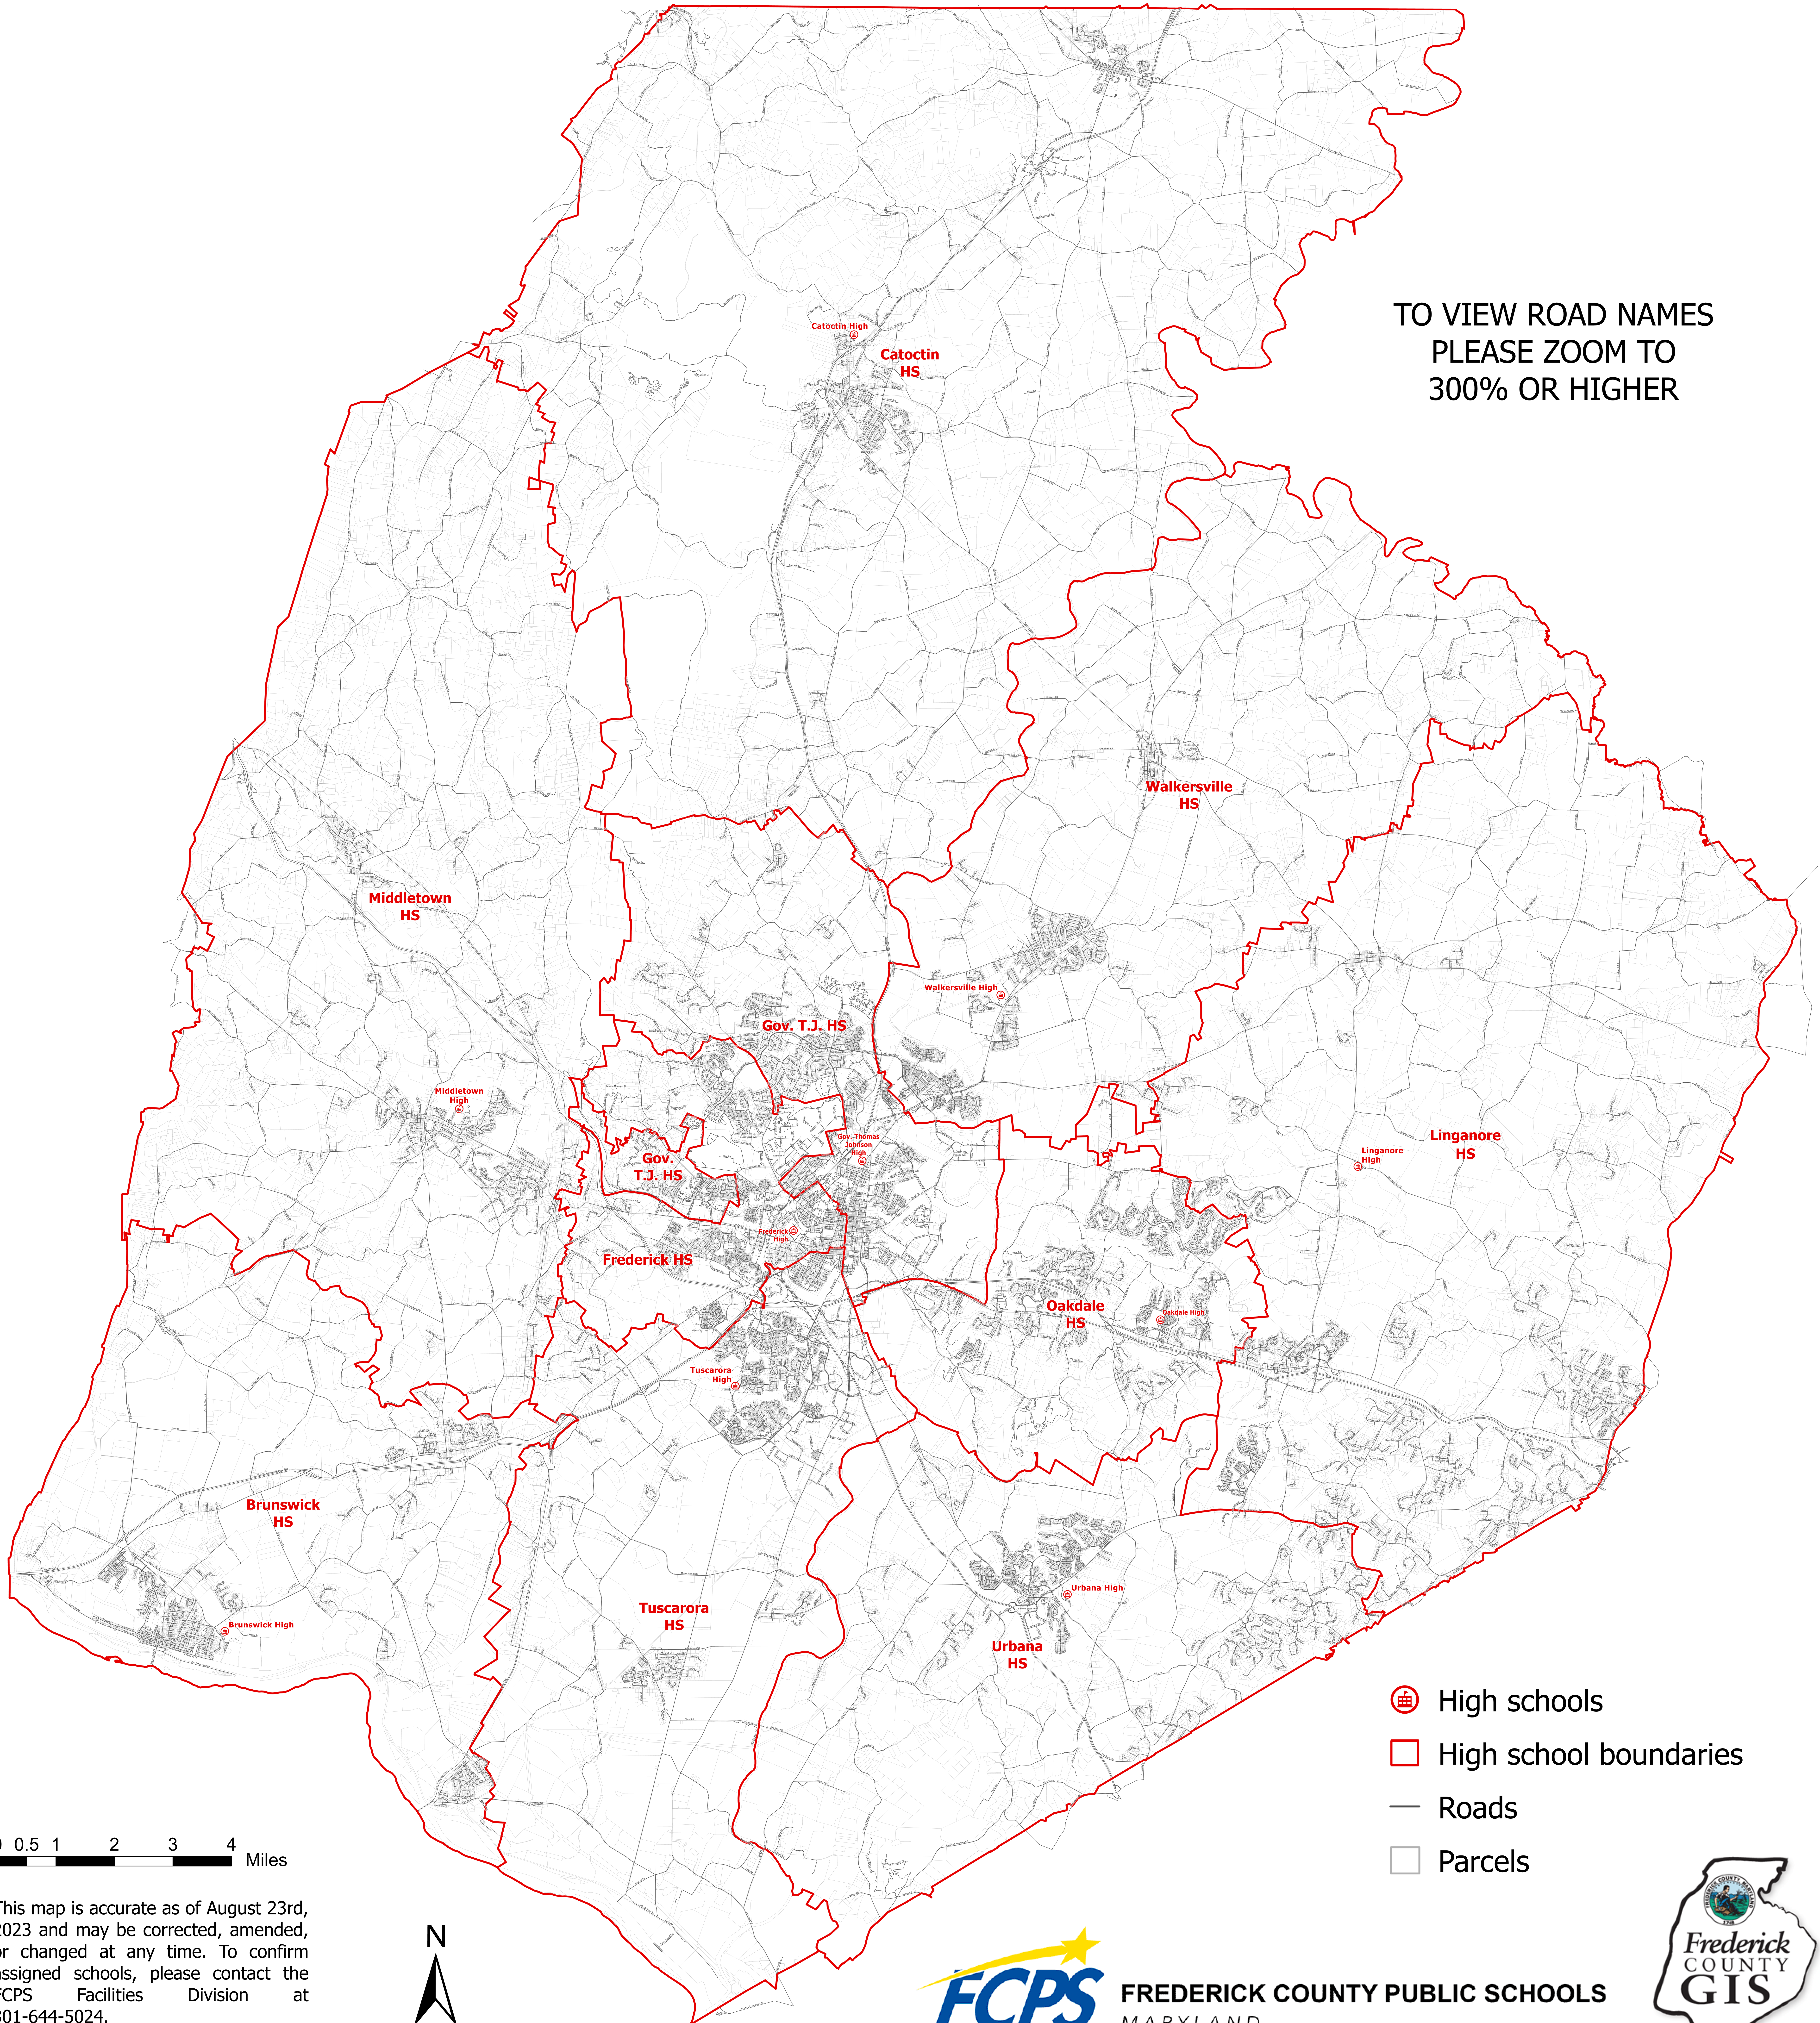

# 2023-2024 Frederick County High School Boundaries

This map is accurate as of August 23rd, 2023 and may be corrected, amended, or changed at any time. To confirm assigned schools, please contact the FCPS Facilities Division at 301-644-5024.