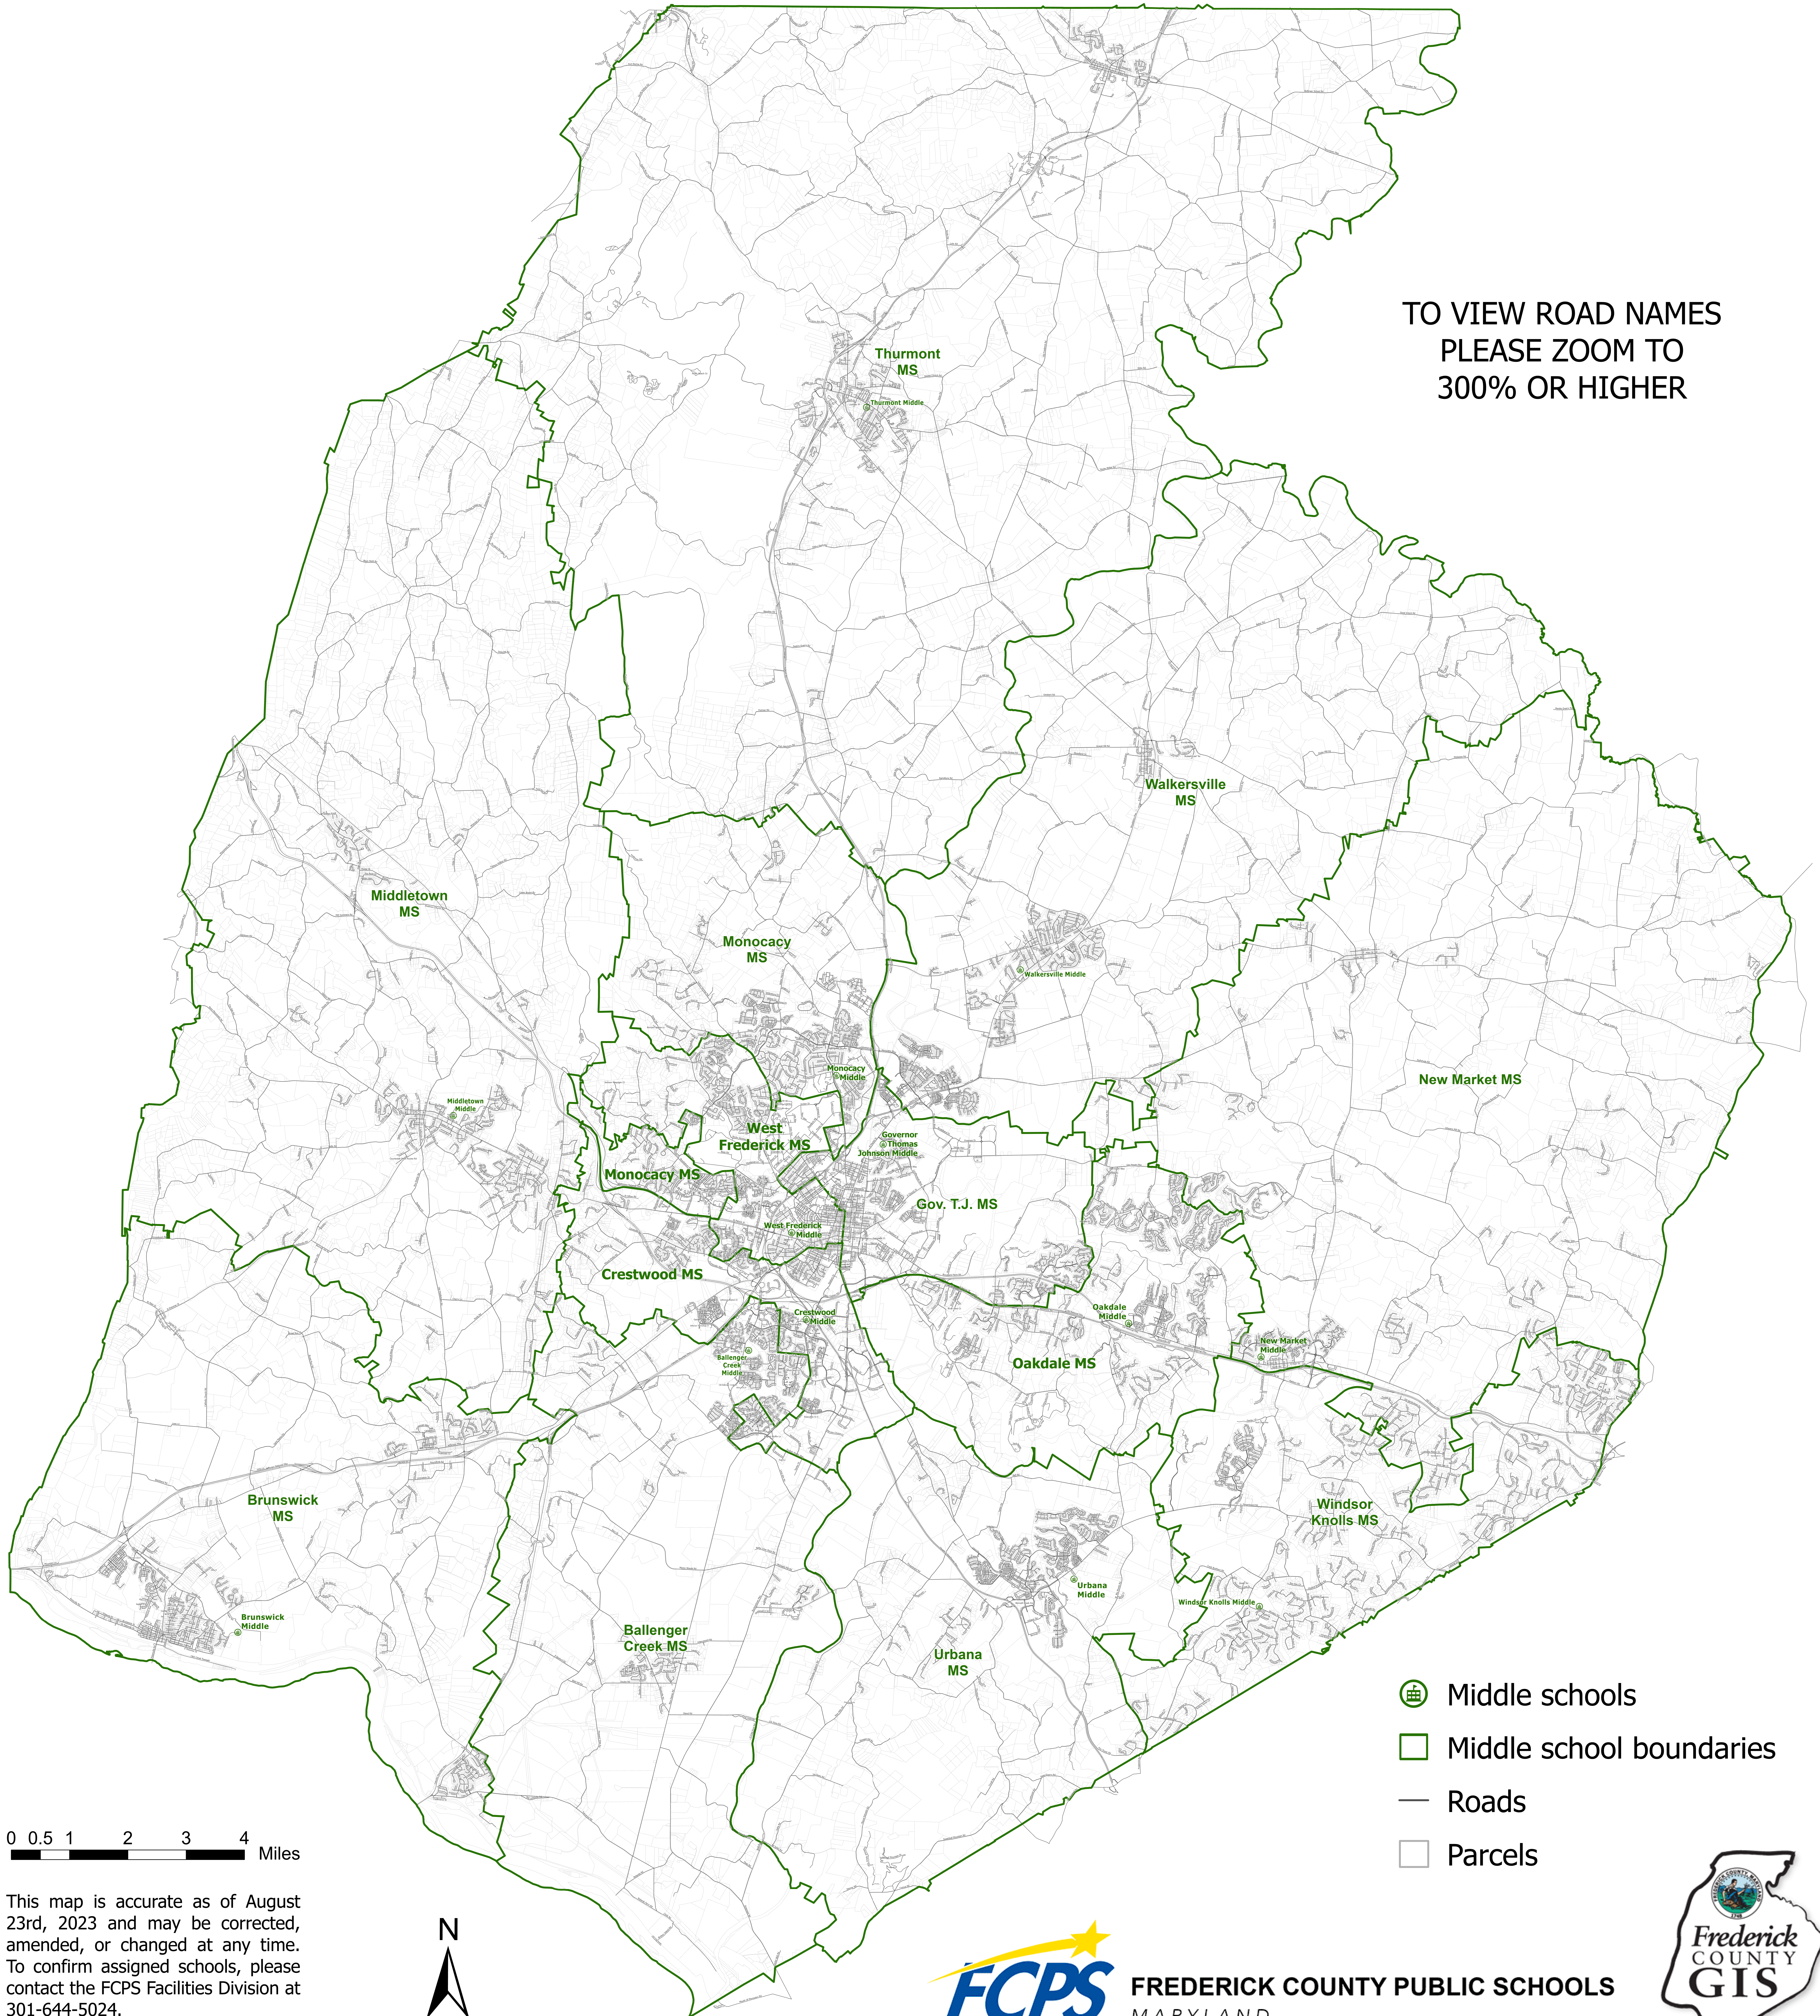

2023-2024 Frederick County Middle School Boundaries

TO VIEW ROAD NAMES
PLEASE ZOOM TO
300% OR HIGHER

0 0.5 1 2 3 4 Miles

This map is accurate as of August 23rd, 2023 and may be corrected, amended, or changed at any time. To confirm assigned schools, please contact the FCPS Facilities Division at 301-644-5024.